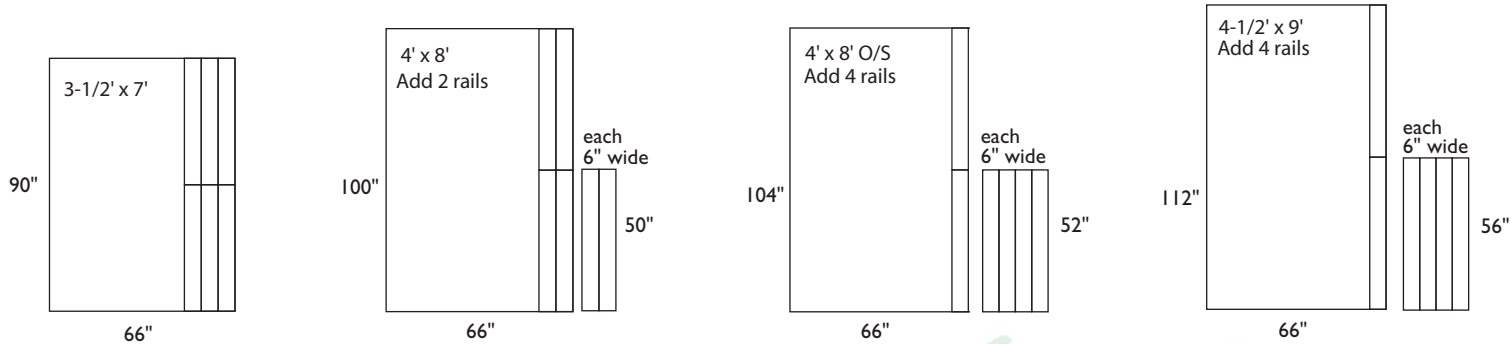

Simonis Standard Cloth Cutting Guide

for best yield, use 66" wide cloth for 7' and 8' Std. tables
 All rail cuts are 6" width - No rails off the ends

66" Wide Cloth

78" Wide Cloth